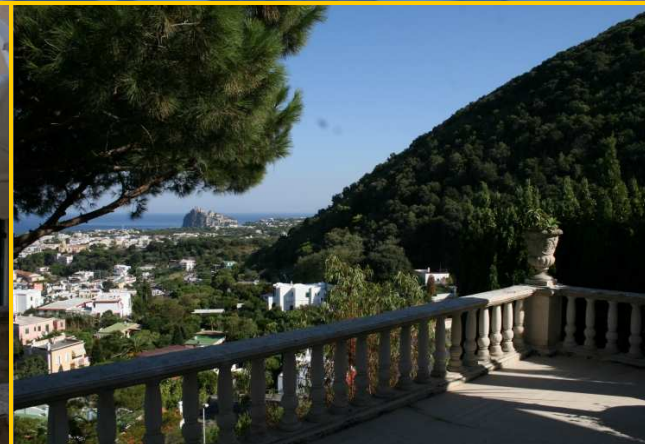

DESCRIPTION:

The villa is very close to the centre of Ischia Port and to the beaches. A car could be helpful.

There are no stairs neither to reach the villa or to enter.

Ground floor : outside green spaces with palms, plants and flowers. Swimming pool, two outside tables with 10-12 seats, lounge corners; big tavern with tables, chairs and a bar corner. Ideal for parties. From the tavern is possible to accede to the swimming poll area. Sauna and shower with annex toilet. **Inside**: spacious living room with TV corner, dining room with a table with 8 seats, kitchen, 2 double bedrooms with en suite bathroom.